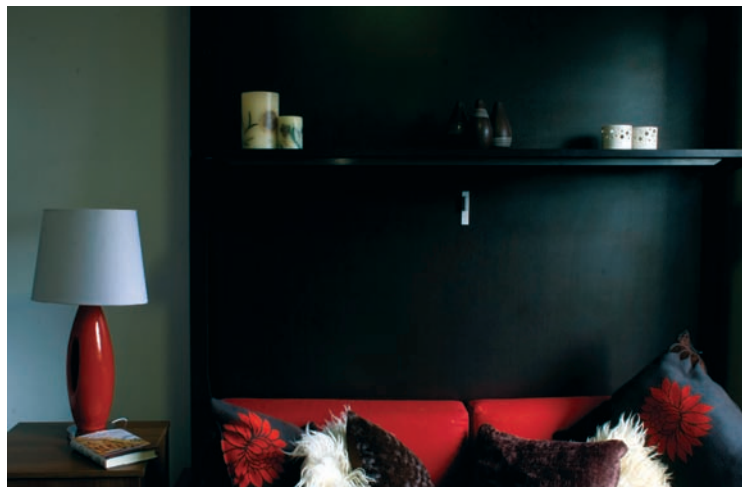

J

Above and Left—John Strand Dile Smartbed in Wenge dark wood finish with red fabric sofa.

Left Bottom—John Strand Dile Smartbed in Wenge dark wood finish with brown fabric sofa. w1545mm, d990mm, h2150mm.

The apartments' potential is realised by the use of functional furniture; John Strand's British made 'Superior' range of kitchens in white gloss and very clever Italian 'Smartbeds'. John Strand Ltd has been providing compact living solutions for over 30 years so were an ideal choice to give design advice and supply the key pieces of furniture.

The kitchen includes sink and drainer, integrated refrigerator, washer/dryer, combination microwave and essential in any small space, storage. The Superior range is available in a variety of finishes; white gloss was selected with a slate effect worktop for its contemporary feel and to coordinate with the colour scheme.

The Dile Smartbed quite brilliantly converts from sofa into a comfortable double bed. Unlike most conventional sofa-beds the Smartbed is very simple to operate and even includes storage for bedding to make it practical for everyday use.

Together the use of the John Strand Smartbed and Superior kitchen has helped to accomplish the aim of the Nice Pad's, which already have a queue of tenants waiting to move in.

Johnstrand

John Strand Ltd
12-22 Herga Road,
Harrow, HA3 5AS

T.—020 89306006
F.—020 89306008
www.johnstrand—mk.co.uk

nicepad.co.uk